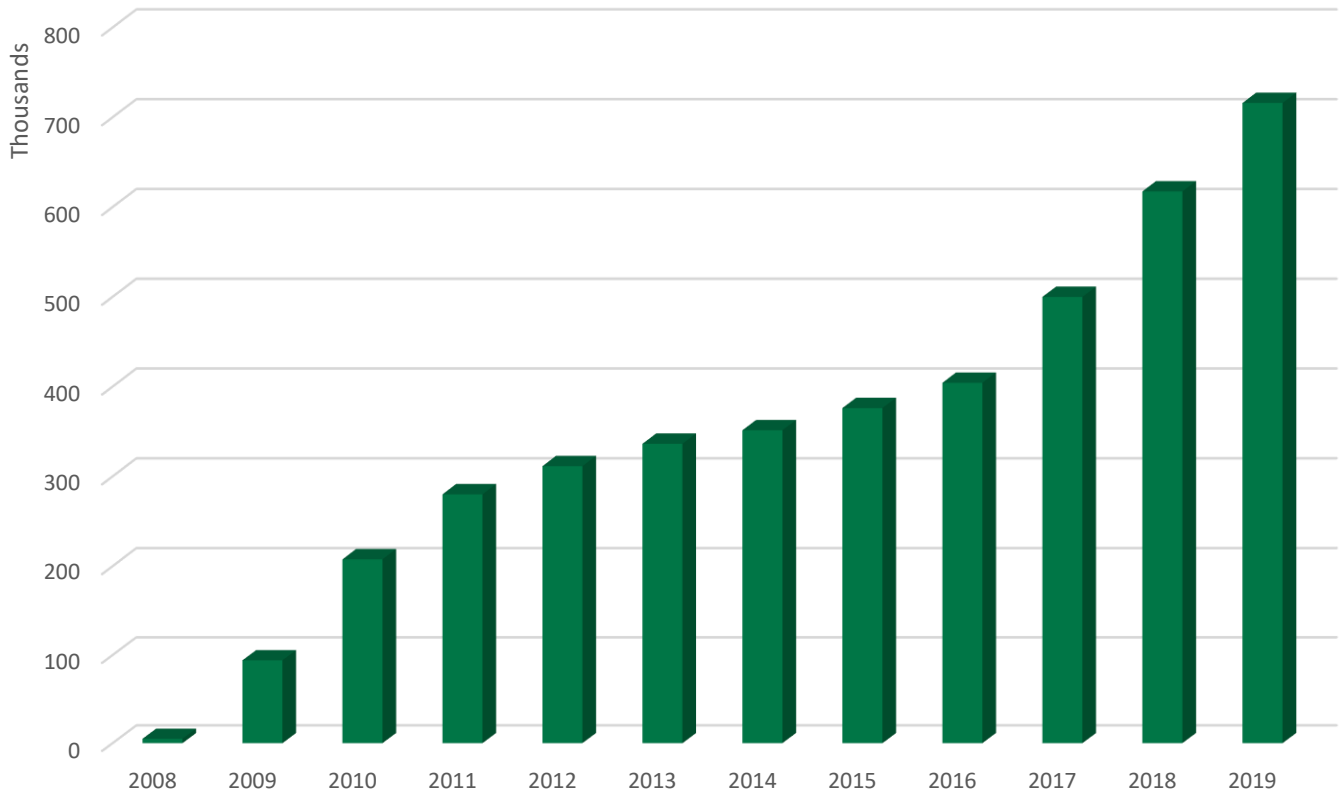

Remote Circulation

Circulation of materials which are borrowed from another Evergreen Indiana library and circulated locally to a patron.

Year	Remote Circulations*
2008	4,754
2009	94,171
2010	207,703
2011	280,062
2012	311,472
2013	336,388
2014	351,457
2015	376,142
2016	404,270
2017	499,959
2018	617,450
2019	716,018

*Includes institutional remote circulations processed in Evergreen.

Data as of January 1, 2020.