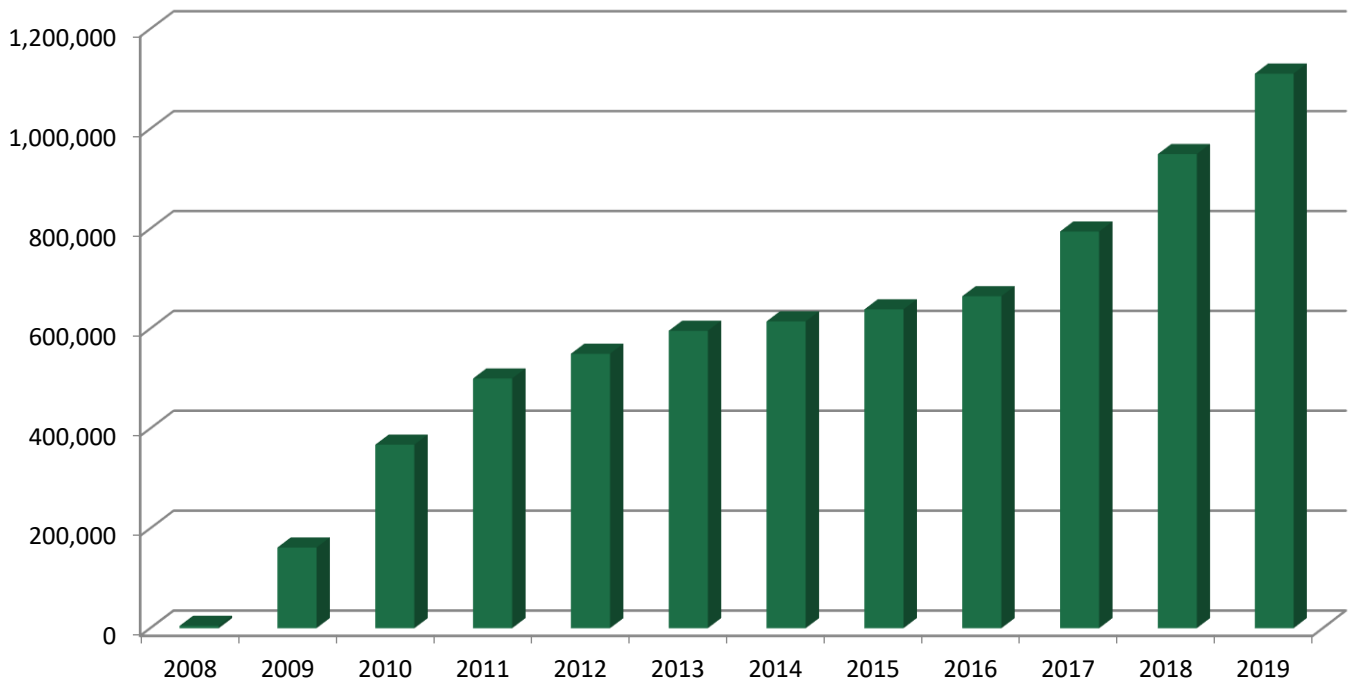

Intra-Evergreen Transits

Year	All Transits*
2008	4,677
2009	161,631
2010	367,430
2011	500,008
2012	549,505
2013	595,493
2014	614,362
2015	638,557
2016	664,769
2017	794,342
2018	959,473
2019	1,110,527

*Includes all materials packed and transited whether fulfilling a hold or simply returning to the owning library.