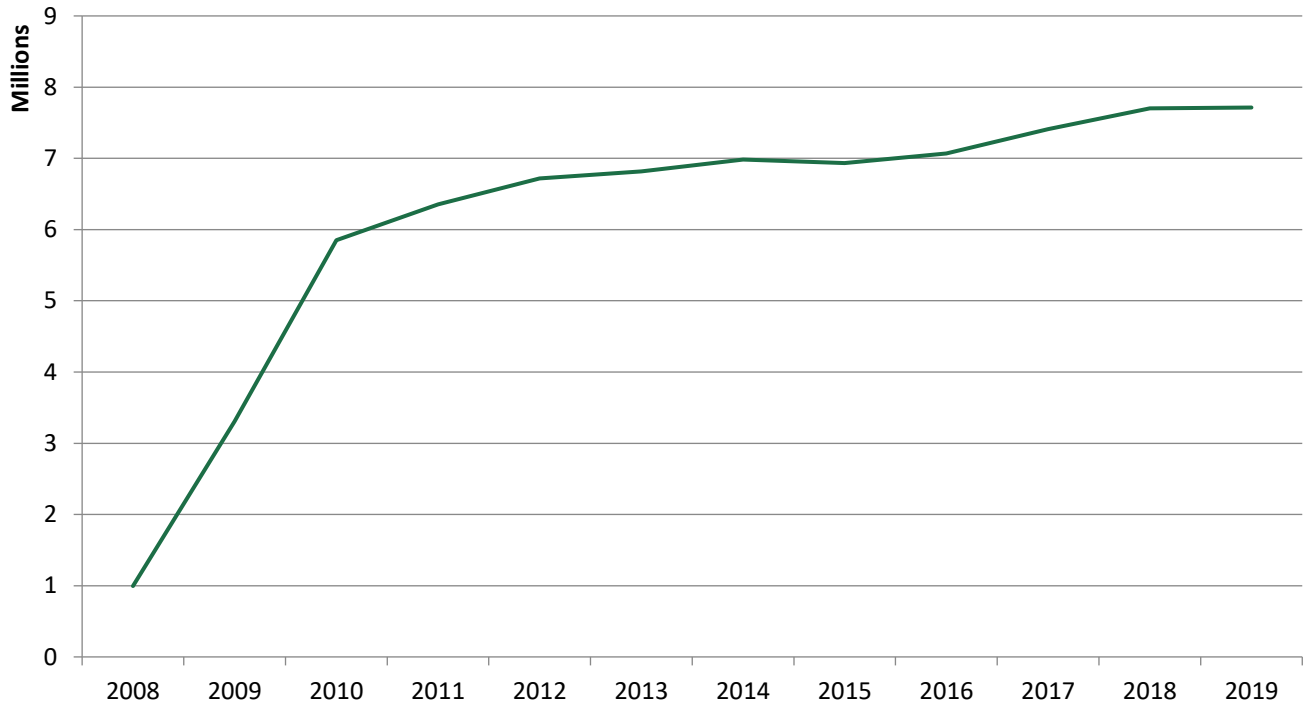

## Items Owned by Evergreen Indiana Libraries

Date	Record Count	Date	Record Count
2008	995,365	2014	6,982,979
2009	3,310,213	2015	6,933,332
2010	5,851,876	2016	7,069,255
2011	6,353,674	2017	7,410,162
2012	6,720,161	2018	7,700,421
2013	6,817,619	2019	7,714,068